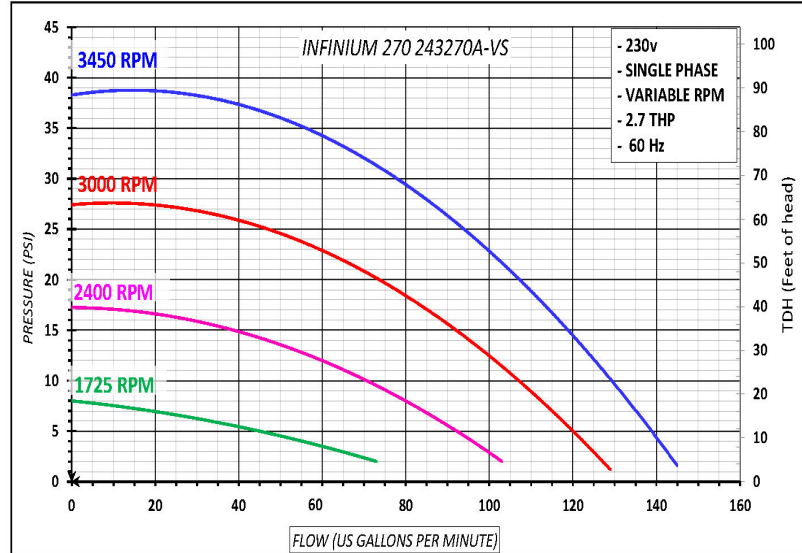

The Infinium Variable Pumps are an integral part of the Enviropro™ range of products developed by Waterco.

Waterco's Infinium Variable Speed Pumps are specifically designed to be the best choice for a variety of in-ground pools.

- Energy Saving of 50-80% depending on equipment variables and environment
- Simple user interface
- Extremely quiet operation
- Heavy duty TEFC motor with manual override
- Highly engineered Hydraulics
- Self-priming for quick, easy start up
- 3 Year warranty

Waterco - Infinium Variable Speed Pumps

PART NUMBER	PRODUCT DESCRIPTION	CONNECTIONS
243165A-VS	INFINIUM ECO V-165 VARIABLE SPEED 2" PORT PUMP 1.65 HP	2.0
243270A-VS	INFINIUM ECO V-270 VARIABLE SPEED PUMP 2.70 HP	2.0

Specifications

MODEL	INLET/OUTLET SIZE INCHES	VOLTS	SF AMPS	MOTOR FRAME	RPM
1.65HP	2.0	115/230	10.0	56J	3,450
2.70HP	2.0	230	11.1	56J	3,450