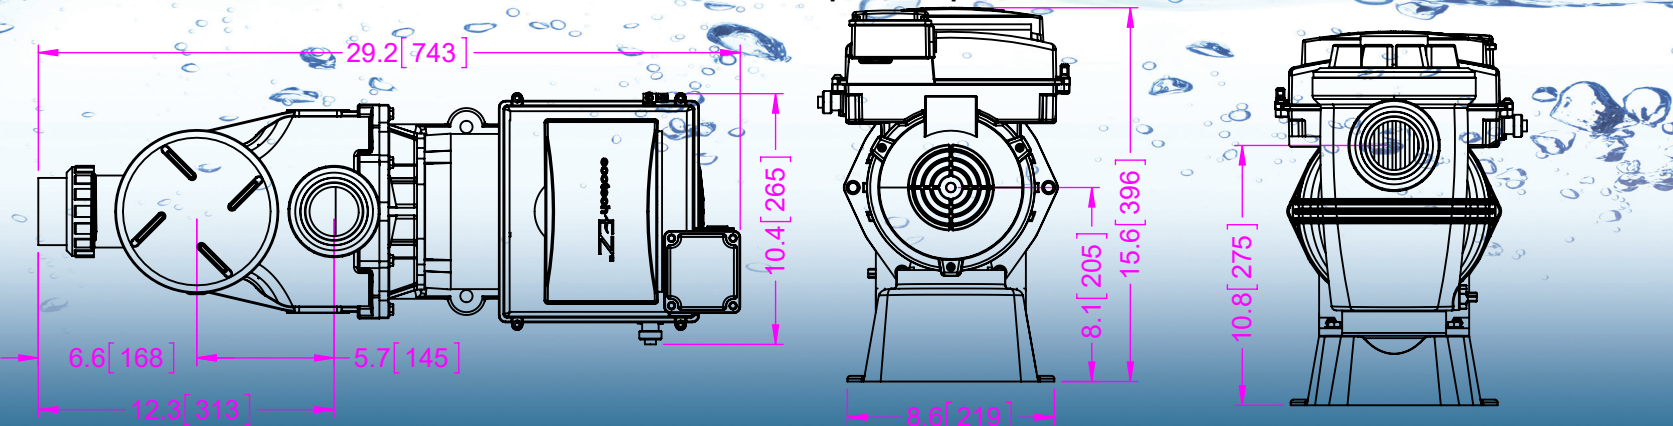

WATERCO

water, the liquid of life

www.waterco.us

INFINIUM VARIABLE SPEED

The Infinium Variable Pumps are an integral part of the Enviropro™ range of products developed by Waterco.

Waterco's Infinium Variable Speed Pumps are specifically designed to be the best choice for a variety of in-ground pools.

- Energy Saving of 50-80% depending on equipment variables and environment
- Simple user interface
- Extremely quiet operation
- Heavy duty TEFC motor with manual override
- Highly engineered Hydraulics
- Self-priming for quick, easy start up
- 3 Year warranty

Waterco - Infinium Variable Speed Pumps

PART NUMBER	PRODUCT DESCRIPTION	CONNECTIONS
243165A-VS	INFINIUM ECO V-165 VARIABLE SPEED 2" PORT PUMP 1.65 HP	2.0
243270A-VS	INFINIUM ECO V-270 VARIABLE SPEED PUMP 2.70 HP	2.0

Specifications

MODEL	INLET/OUTLET SIZE INCHES	VOLTS	SF AMPS	MOTOR FRAME	RPM
1.65HP	2.0	115/230	10.0	56J	3,450
2.70HP	2.0	230	11.1	56J	3,450

Infinium Variable Speed Pumps Dimensions

Waterco.us 1.800.247.7291