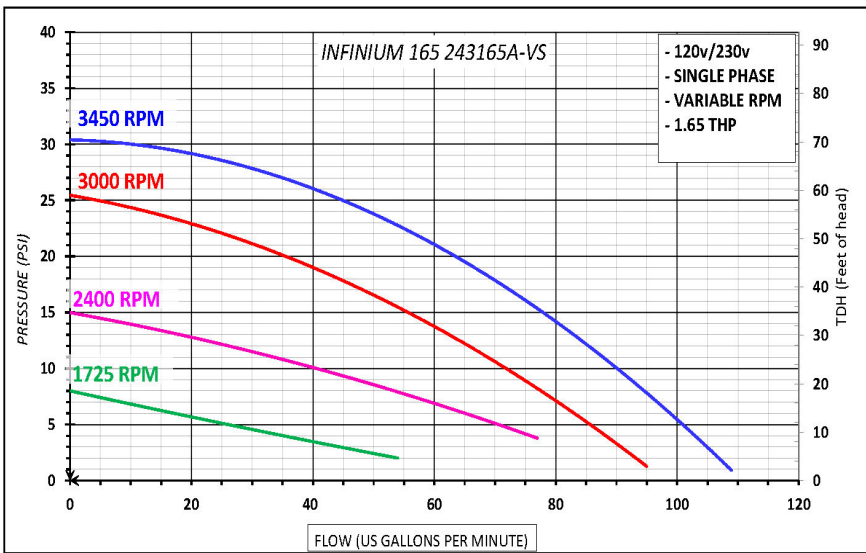

Waterco - Infinium Variable Speed Pumps

PART NUMBER	PRODUCT DESCRIPTION	CONNECTIONS
243165A-VS	INFINIUM ECO V-165 VARIABLE SPEED 2" PORT PUMP 1.65 HP	2.0
243270A-VS	INFINIUM ECO V-270 VARIABLE SPEED PUMP 2.70 HP	2.0

Specifications

MODEL	INLET/OUTLET SIZE INCHES	VOLTS	SF AMPS	MOTOR FRAME	RPM
1.65HP	2.0	115/230	10.0	56J	3,450
2.70HP	2.0	230	11.1	56J	3,450

Infinium Variable Speed Pumps Dimensions

Waterco.us 1.800.247.7291