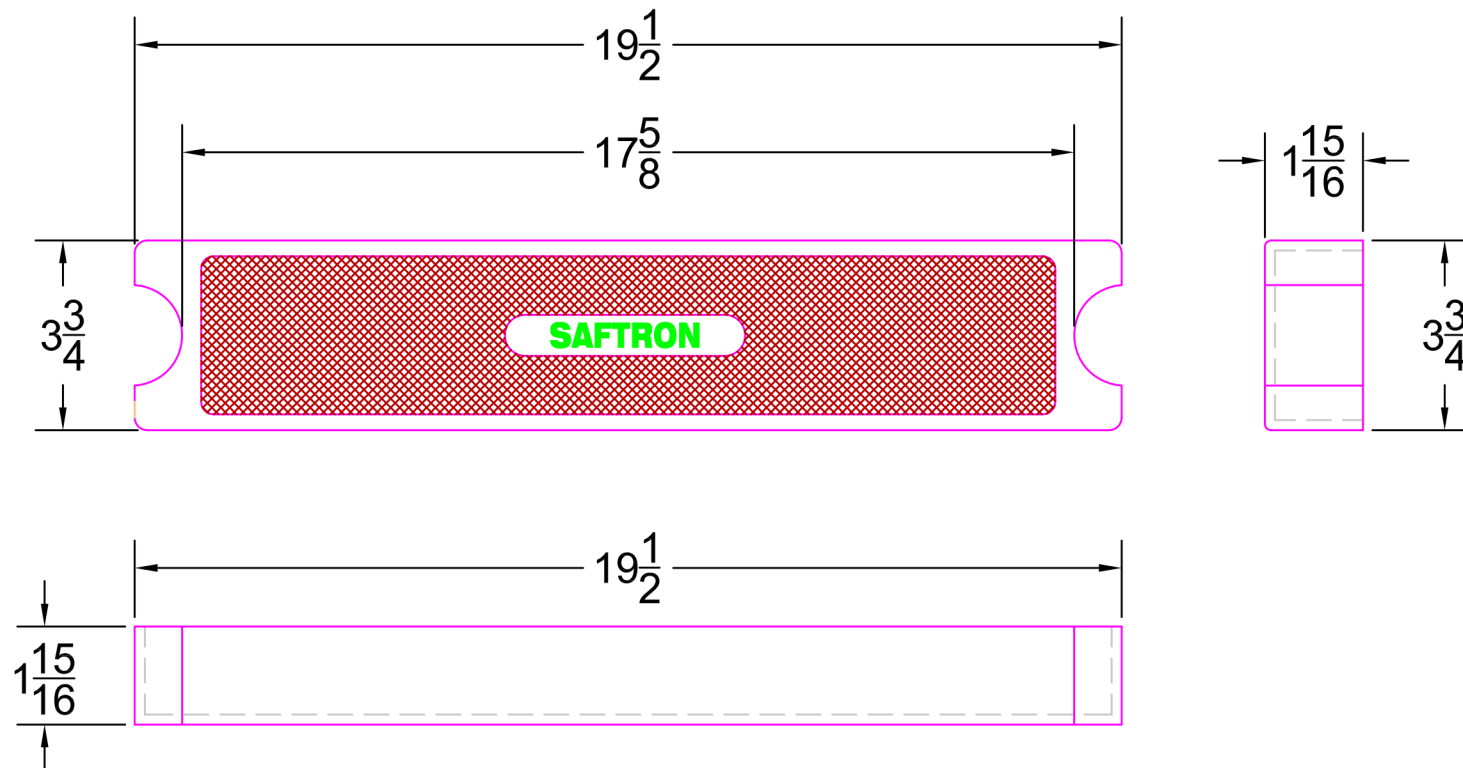

P-LS20

Pool ladder replacement step rung

Suitable for ladders 19-1/2" - 20" width on-center.

If purchasing as replacements, all step rungs must be replaced to ensure proper fit.