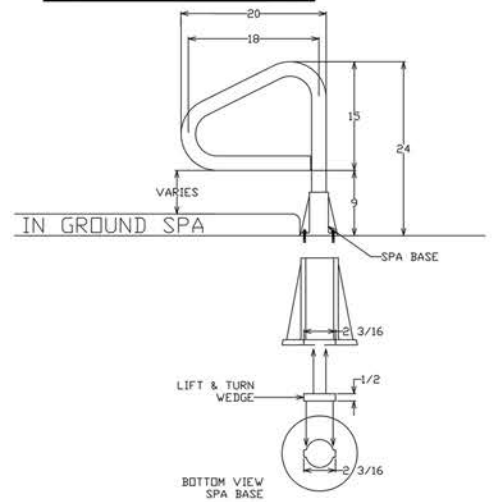

SAFTRON

Spa Floor Railing

Features

- High impact polymer exterior
- Galvanized steel reinforced interior
- Tubing: 1.90" OD, 1.38" ID
- Bends: 6" radius
- Wall thickness: .25"

Model	Description	Shipping Wt.	L	W	H
SF-24	18" W x 24" H, Single Post	9 lbs.	36"	21"	2"
SF-24-LT	18" W x 24" H, Single Post	9 lbs.	36"	21"	2"
SF-48	18" W x 48" H, Single Post	11 lbs.	49"	21"	2"
SF-59	18" W x 59" H, Single Post	13 lbs.	60"	21"	2"
SB-F	Lift & Turn Base	2 lbs.	6"	6"	6"

All measurements on center. SF-24 includes an escutcheon. SF-24-LT, SF-48, and SF-59 include Lift & Turn base and mounting hardware. When ordering, add the color to the end of the model number: (W) White, (B) Beige, (G) Gray, (T) Taupe, (BK) Black. Saftron ladders and rails are available in custom bends, sizes, and colors.

SF-24 SPA RAILS WITHOUT BASE

SF-24-LT SPA RAILS

SF-48 SPA RAILS

SF-59 SPA RAILS