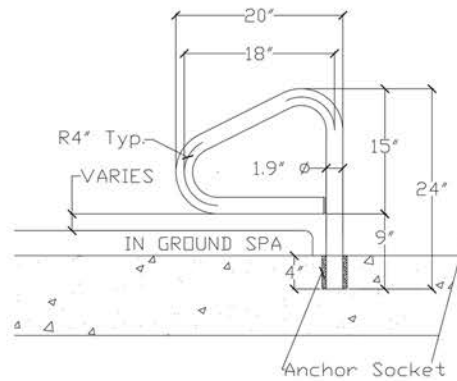

SAFTRON

Spa Floor Railing

Features

- High impact polymer exterior
- Galvanized steel reinforced interior
- Tubing: 1.90" OD, 1.38" ID
- Bends: 6" radius
- Wall thickness: .25"

Model	Description	Shipping Wt.	L	W	H
SF-24	18" W x 24" H, Single Post	9 lbs.	36"	21"	2"
SF-24-LT	18" W x 24" H, Single Post	9 lbs.	36"	21"	2"
SF-48	18" W x 48" H, Single Post	11 lbs.	49"	21"	2"
SF-59	18" W x 59" H, Single Post	13 lbs.	60"	21"	2"
SB-F	Lift & Turn Base	2 lbs.	6"	6"	6"

All measurements on center. SF-24 includes an escutcheon. SF-24-LT, SF-48, and SF-59 include Lift & Turn base and mounting hardware. When ordering, add the color to the end of the model number: (W) White, (B) Beige, (G) Gray, (T) Taupe, (BK) Black. Saftron ladders and rails are available in custom bends, sizes, and colors.

SF-24 SPA RAILS WITHOUT BASE

SF-24-LT SPA RAILS

SF-48 SPA RAILS

SF-59 SPA RAILS