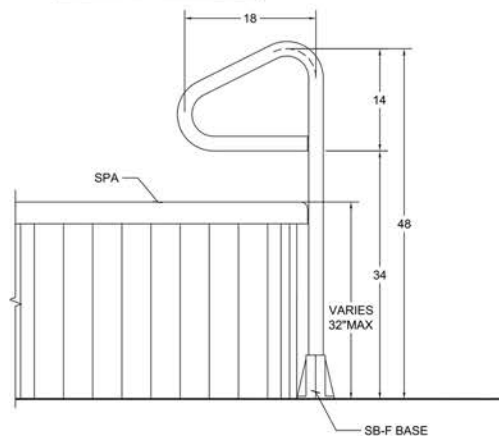

SAFTRON

Spa Floor Railing

Features

- High impact polymer exterior
- Galvanized steel reinforced interior
- Tubing: 1.90" OD, 1.38" ID
- Bends: 6" radius
- Wall thickness: .25"

Model	Description	Shipping Wt.	L	W	H
SF-24	18" W x 24" H, Single Post	9 lbs.	36"	21"	2"
SF-24-LT	18" W x 24" H, Single Post	9 lbs.	36"	21"	2"
SF-48	18" W x 48" H, Single Post	11 lbs.	49"	21"	2"
SF-59	18" W x 59" H, Single Post	13 lbs.	60"	21"	2"
SB-F	Lift & Turn Base	2 lbs.	6"	6"	6"

All measurements on center. SF-24 includes an escutcheon. SF-24-LT, SF-48, and SF-59 include Lift & Turn base and mounting hardware. When ordering, add the color to the end of the model number: (W) White, (B) Beige, (G) Gray, (T) Taupe, (BK) Black. Saftron ladders and rails are available in custom bends, sizes, and colors.

SF-24 SPA RAILS WITHOUT BASE

SF-24-LT SPA RAILS

SF-48 SPA RAILS

SF-59 SPA RAILS