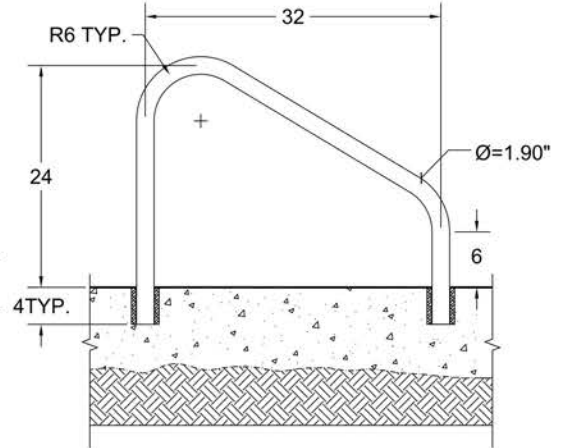

DR-232 HANDRAILS (PAIR)