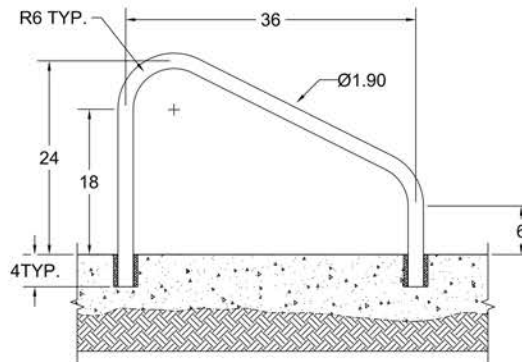

DR-236 HANDRAILS (PAIR)