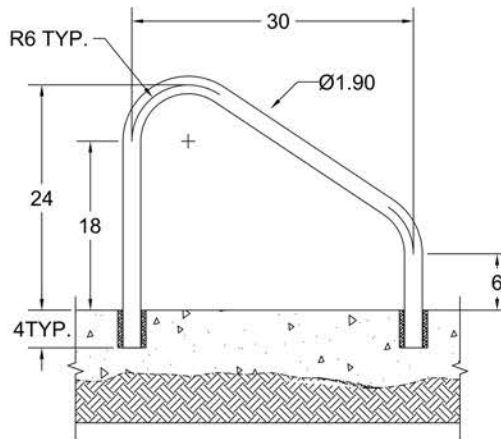

Features

- High impact polymer exterior
- Aluminum fully reinforced interior
- Tubing: 1.90" OD, 1.38" ID
- Bends: 6" radius
- Wall thickness: .25"

Model	Description	Shipping Wt.	L	W	H
DR-230	30" W x 24" H, 2 Bend	18 lbs.	43"	38"	2"
DR-232	32" W x 24" H, 2 Bend	19 lbs.	43"	38"	2"
DR-236	36" W x 24" H, 2 Bend	20 lbs.	43"	38"	2"
DR-240	40" W x 24" H, 2 Bend	21 lbs.	50"	38"	2"

All measurements on center. Escutcheons are included. When ordering, add the color to the end of the model number: (W) White, (B) Beige, (G) Gray, (T) Taupe, (BK) Black. Saftron ladders and rails are available in custom bends, sizes, and colors.

DR-230 HANDRAILS (PAIR)