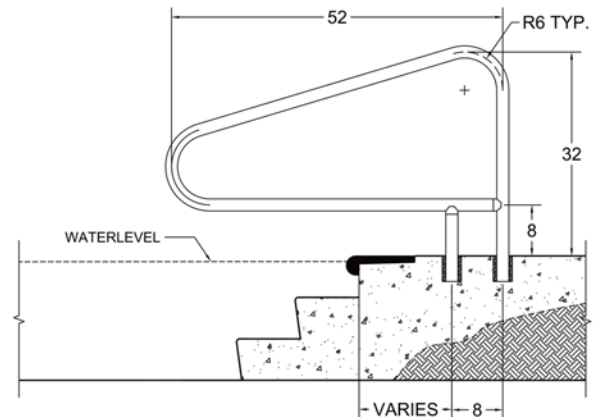

SAFTRON

Commercial Cross-braced Handrails

Features

- High impact polymer exterior
- Fully Reinforced- Aluminum reinforced interior
- Tubing: 1.90" OD, 1.38" ID
- Bends: 6" radius
- Wall thickness: .25"

Model	Description	Shipping Wt.	L	W	H
CBRTD-352	52" W x 32" H, 3 Bend	20 lbs.	56"	40"	2"
CBRTD-354	54" W x 32" H, 3 Bend	20 lbs.	56"	40"	2"
CBRTD-448	48" W x 32" H, 4 Bend	18 lbs.	56"	40"	2"

All measurements on center. Escutcheons are included. When ordering, add the color to the end of the model number: (W) White, (B) Beige, (G) Gray, (T) Taupe, (BK) Black. Saftron ladders and rails are available in custom bends, sizes, and colors.

RETURN-TO-DECK HANDRAIL
CBRTD-354 CROSS BRACED

RETURN-TO-DECK HANDRAIL
CBRTD-352 CROSS BRACED

RETURN-TO-DECK HANDRAIL
CBRTD-448 CROSS BRACED