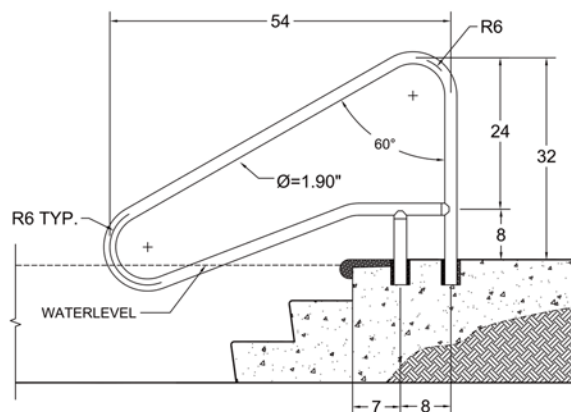

SAFTRON

Commercial Cross-braced Handrails

Features

- High impact polymer exterior
- Fully Reinforced- Aluminum reinforced interior
- Tubing: 1.90" OD, 1.38" ID
- Bends: 6" radius
- Wall thickness: .25"

Model	Description	Shipping Wt.	L	W	H
CBRTD-352	52" W x 32" H, 3 Bend	20 lbs.	56"	40"	2"
CBRTD-354	54" W x 32" H, 3 Bend	20 lbs.	56"	40"	2"
CBRTD-448	48" W x 32" H, 4 Bend	18 lbs.	56"	40"	2"

All measurements on center. Escutcheons are included. When ordering, add the color to the end of the model number: (W) White, (B) Beige, (G) Gray, (T) Taupe, (BK) Black. Saftron ladders and rails are available in custom bends, sizes, and colors.

RETURN-TO-DECK HANDRAIL
CBRTD-354 CROSS BRACED

RETURN-TO-DECK HANDRAIL
CBRTD-352 CROSS BRACED

RETURN-TO-DECK HANDRAIL
CBRTD-448 CROSS BRACED